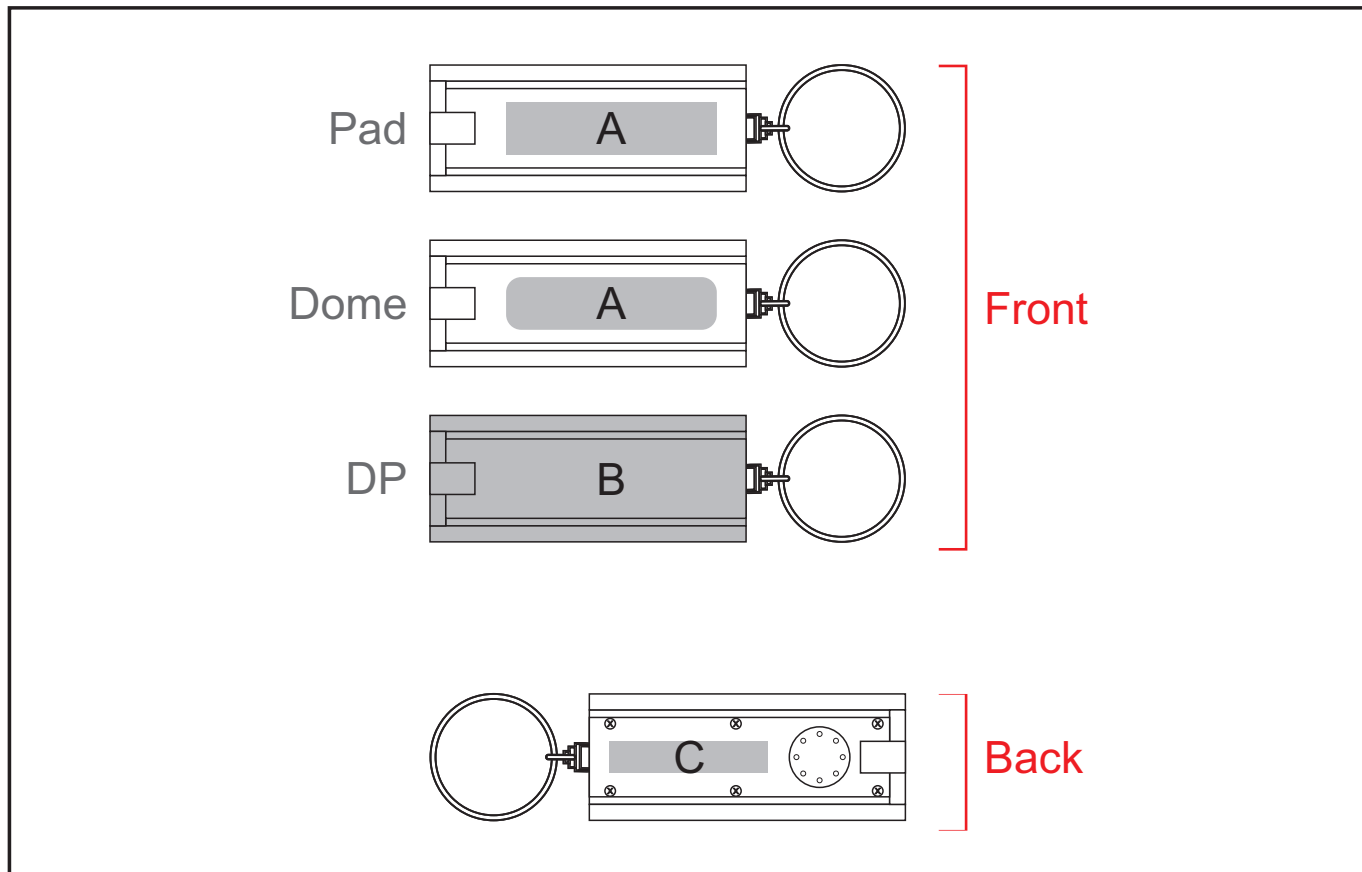

KH-7400

Nova Torch Keyholder

Need to know:

- Includes 1-Position Direct Print (setup fee applies)
- DP print will result in over spray

Branding Options:

Position A

1. Pad Print (PB) - 4 colours
Size: 40mm wide x 10mm high
2. Dome Sticker (DB) - Full colour
Size: 40mm wide x 10mm high

Position B

1. Digital Print (DP-B) - Full colour
Size: 60mm wide x 24mm high
(Full coverage)

Position C

1. Pad Print (PC) - 4 colours
Size: 30mm wide x 6mm high